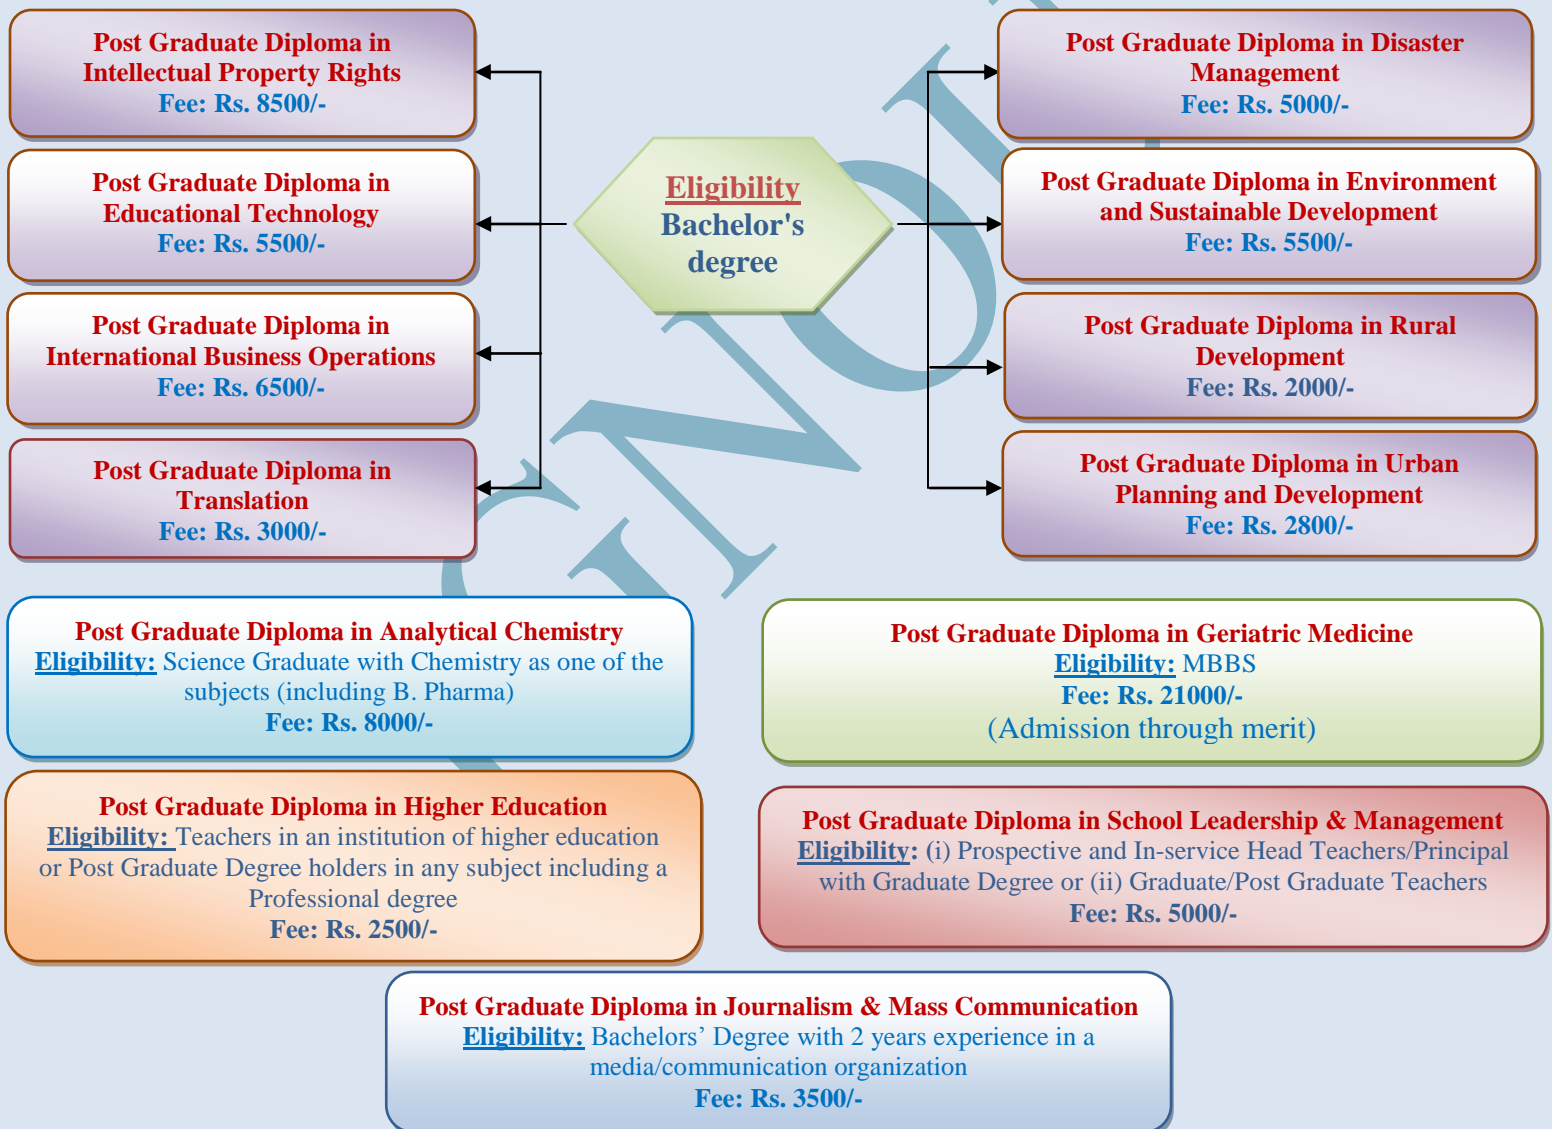

Admission Open for JANUARY 2017 session

Last date for Admission: 30th December, 2016

On the spot admission on every
Thursday

Online admission facility at
www.ignou.ac.in

Cost-effective (very less fee
structure)

Education at your doorsteps through
nationwide learner support centres

Flexible admission rules (age no bar,
pace no bar and place no bar)

POST GRADUATE DIPLOMA PROGRAMMES

Buy prospectus for Rs. 200/- from IGNOU RC Khanna
or nearby Study Centre (list available on IGNOU RC Khanna website)
or ask by post from address given above by sending DD of Rs. 250/- in favour of IGNOU payable at Khanna.
For further details, contact us through telephone from Monday to Saturday (on inquiry) (9:30 a.m. to 6:00 p.m.) or email us
or visit our websites: www.ignou.ac.in; rckhanna.ignou.ac.in